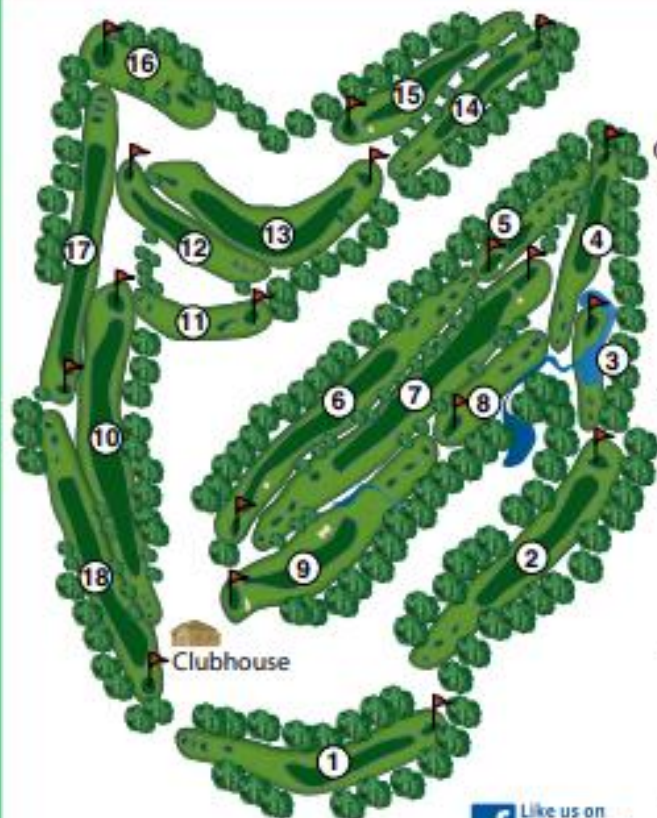

AMOS STEPHENS
General Manager/
Class A Superintendent of
Golf Course Operations

JOHN SCHIRACK
Golf Course
Operations Manager
(907) 376-6884

Black Par 71
Slope/Course
M Rating 71.8/128

Blue Par 71
Slope/Course
M Rating 70.0/126
W Rating 75.4/133

White Par 71
Slope/Course
M Rating 65.7/116
W Rating 72.9/128

Green Par 72
Slope/Course
W Rating 70.1/123

Speed of Play

- 9 Holes - 2:15
- 18 Holes - 4:30

4½ hour golf reminders:

- Carry extra clubs when leaving your cart.
- Be ready to hit at your turn.
- Line up putts while others are putting.
- Mark scores at next tee.
- Please don't delay when making the turn.

Thank you for your participation!

Rules of Play

USGA rules govern all play.

- Out of bounds - Marked by white stakes.
- Free drop from service roads and cart paths.
- 100 yard, 150 yard, 200 yard markers from edge of fairway.

Settlers Bay does not employ player assistants. We ask that you keep up with the group in front of you. If you are held up by slow play or see other issues, please call the pro shop at 376-6807.

- Golfers are responsible for their golf balls.
- **Players are reminded:**
- Please repair your ball mark.
- Replace or fill and smooth all divots with sand provided.
- Rake all bunkers smooth.
- Please observe cart rules and signage.

Thank you for choosing Settlers Bay.